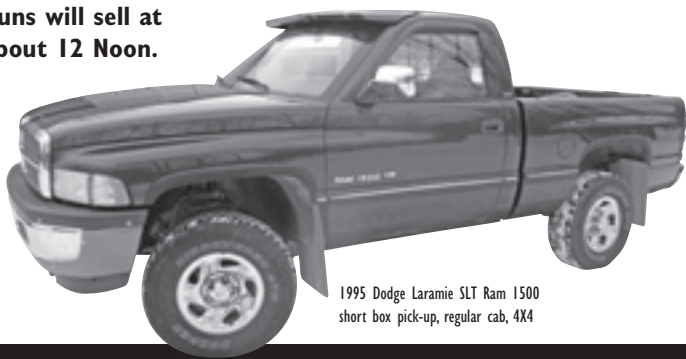

TO HELP SETTLE THE ESTATE OF THE LATE ARTHUR & SAVANNAH POTTER A PUBLIC AUCTION WILL BE HELD.

NOTE: Arthur & Savannah lived nearly 90 years in this area. Mr. Potter worked over 30 years at Jarvis and he & Mrs. Potter loved to work in the garden and green house. The family invites you to attend this Auction and thank you in advance for your time and consideration. The parking lot at Woodhaven Reformed Church, just north of the house will be available for parking. For your convenience we will have port-a-jons, wash-up station and lunch wagon.

LOCATION: At the house
6869 Wilson Ave., Byron Center, MI 49315

DIRECTIONS: South of Grand Rapids or north of Kalamazoo take US-131 to the M-6 west exit # 77, west 4 miles to Wilson exit # 3, south 1/2 mile. OR from Holland take I-196 East to the M-6 exit # 64 then east on M-6 3 miles to Wilson Ave. exit # 3 & south 1/2 mile. (Kent Co.)

TERMS: Cash or good check day of auction. Master Card or VISA with 3% service fee. We subscribe to Check Alert INC. (A check collection company)

Some items from family and neighbors, all must be sold! Make plans to be on Wilson Ave. just south of M-6 on Sat. April 20 at 10:00 AM for the start of this two ring Auction.

Guns will sell at about 12 Noon.

1995 Dodge Laramie SLT Ram 1500 short box pick-up, regular cab, 4X4

Visit www.artsmithauctions.com for 100's of photos of this auction!