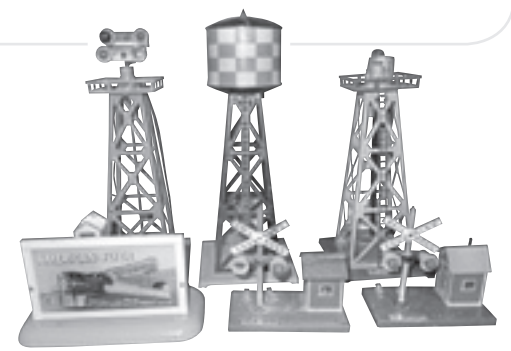

Winchester Mod. 97, 12ga. Pump, w/hammer, made in 1928, #784393	Olympic Arms single shot 12ga. (Repaired)
Winchester Mod. 12, 12ga. Pump, w/out hammer, made in 1940's #824915	H&R Shikari Mod. 155, 45-70 Gov. single shot rifle #AH251172 (with brass cleaning rod)
Winchester Mod. 12, 16ga. Pump, w/out hammer, #585165	American "Side Snap" 12ga. Single shot 20ga. Muzzle loader shotgun
American Gun Co. 12ga. Dog-eared double barrel, two triggers, #874787	50cal. Muzzle loader
Remington Mod. 12, .22, pump, w/out hammer, octagon barrel, 1930's, #781949	35cal. muzzle loader smooth bore
H&H Md. 550 "Pal" .22, single shot bolt #4433	Smooth bore muzzle loader
Ruger Mod. Mark II, .22, 50th Anniversary Special 1949-1999, 8 shot pistol,	20ga. Muzzle loader
4 ¼ barrel, 2 clips, new in box, never fired	12ga. Muzzle loader
Lorain Mod. L380, 380cal. Autoload pistol, clip, 2 ½" bbl. #381516	TC "New Englander" 50cal. Muzzle loader
Smith & Wesson .38, 5 shot revolver, 3" bbl. Pat. 1877 #42866	12ga. Under-hammer muzzle loader
Wesko starter gun	TC "New Englander" 54cal. Muzzle loader
H&H .38, Mod. Double Action, 5 shot revolver, 1 ½" bbl. #NA	Daisy Mod. 1000 BB gun lever action
S. Marco 44 cal. Black powder revolver, 7" bbl. #3422	Ben Franklin Mod. 310 pump pellet gun
F. Llipietta 44 cal. 6 shot Black powder revolver, 6 ½" bbl. #R257352	Daisy Mod. "Eagle" plastic stock BB gun lever action
Replica Arms 45 cal. Single shot, dog eared muzzle loader hand gun	Break Action pellet gun with collapsible stock
Kit made 45 cal. Single shot, dog eared muzzle loader hand gun	IMC Pioneer break action pellet gun
Corsair-Jager double bbl. Muzzle loader hand gun	Pump action pellet gun
Kit made 45 cal. Flint lock, dog eared muzzle loader hand gun	Power Line 1200 bb gun, CO2 pistol
A.S.M. 44 cal. Single shot muzzle loader hand gun with extra smooth bore bbl.	Daisy Mod. 95 bb gun
36 cal. Single shot muzzle loader hand gun	Daisy Mod. 99 bb gun
R. Kern "Key" 36 cal. Match lock single shot hand gun	Daisy Mod. 1894 bb gun
Glenfield Marlin Mod. 30-A, 30-30win, lever action with scope #21198061	Pump shot gun (for parts only)
US Springfield Armory Mod. 1898, 30-40 Krag carbine, bolt action #237479	Cobra Golden Eagle compound bow with arrows and accessories
Rem. Mod. 550-1, .22cal. autoloader, tube feed	Barnett Quad-300 cross bow with scope, crank up cock
308 Mauser, bolt action single shot with scope #3145R	2 pc. Leather gun case
Japanese .38 cal. Bolt action military rifle	Bowie-Axe knife with sheath
Northwestern .22 cal. Bolt action single shot	.22 ammo
Belgium Laminated steel bbl. Dog eared shot gun	308 ammo
Ranger 16ga. Double bbl. Hammerless, Pat. 1915, #X12222	16ga. Slugs
Rem. "The Sportsman" 16ga. Autoload, "Browning Pat.) #214186	16ga. Shot shells
	7.62MM Metak
	7.62X39 ammo
	45-70 Gov. ammo
	30-40 Krag ammo
	30-30 ammo
	Simmons spotting scope
	Remington "Shur-Shot" wood ammo box
	More, lots more!!!

TRACTOR, FARM, SHOP AND LAWN TOOLS:

1949 Farmall Mod. C tractor, NF, rear belt pulley, power lift, fenders, 11.2X36" tires # 43013	John Deere Mod. 318 garden tractor with power steering, 50" deck, power lift (front & rear), Onan engine, 45" front snow blower, tire chains, 1550 hours, # M00318X019199 (one owner)	Craftsman deep socket set	Crescent wrenches	Pedestal grinder	Cordless drills
IHC plow	Reel mower with gas engine	Craftsman tool sets	Gas cans	C-clamps	Mole traps
Pull disc	Cultivator fenders	Craftsman ½" socket set	Tin snips	Gear puller	Olsen hatchet
Snow plow	Battery charger	Craftsman 9 drawer roll-about tool chest with 3 drawer top tool box	Hyd. jacks	Scrap motors and elect. wire	Estwing hatchet
3pt. Ber-Vac 7' two stage snow blower	Shop built horz. Band saw	Craftsman floor mod. Drill press	Tap & die set	Delta scroll saw on stand	Stanley hatchet
1979 Madill, OK, 25' Gooseneck, tandem axle livestock trailer, newer 15" tires	Sandborn air compressor 220V	Craftsman hand wood plane	Drill bits	Bar clamps	Drum pump
Bellsaw Mod. 65X portable saw mill, flat belt drive, 29" dia. saw blade, 12' OAL,	Craftsman 10" radial arm saw, 3 PM heavy duty	Craftsman table saw	Screw driver sets	Drill indexes	Metal roof crimpers
		Craftsman 6" belt sander & disc sander	Brace & bit	Skill saws	Girls 3 sp. Bike
		Craftsman lawn trailer	Log chains	Elect. drills	½ Bu. Baskets
		10HP 3 phase elect. motor	Levels	Tool boxes	Reese hitch bike rack
		Maggi industrial table saw power feeder, 230V	Organizers full of screws etc.	Tool boxes	Chain binders
		Pipe wrenches	Crow bars	Elect. sander	Push type lawn fertilizer spreader
			Hammers	Grease tubes	Chain fall
			Squares	Nail puller	Flat drive belt
			Hand saws	Jumper cables	Many tomato boxes & other produce containers
			Saw blades	Shop vac	Aluminum extension ladder
			Drill bit sharpener	Push mower	Rakes, hoes, shovels, axes, etc. etc.
			Soldering gun	Pipe cutter & threader	
			Paint sprayer	Jonsered chainsaw	
			Bolt cutter	Elect. hedge trimmer	
				Pipe vise	

Visit www.artsmithauctions.com for 100's of photos of this auction!