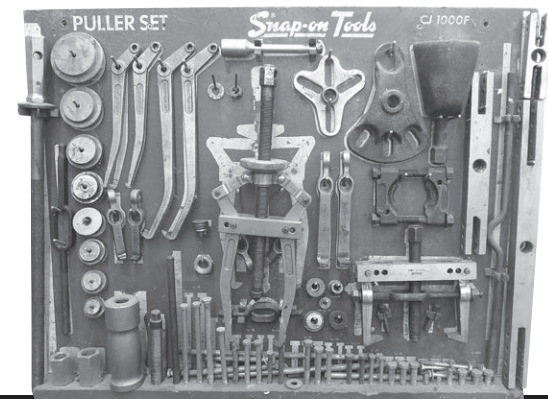

Tin snips

Hammers

Drill bits & indexes

Quantity of hardware in bins

Moog coil spring compressor

Power steering puller/installer

Thread setter

Robinair AC charger on cart

Universal hydraulic flaring tool

Rear disc brake caliper tool

Tools boxes

Silver Slapper puller set

Pipe cutters

Misc. auto parts (some new in box)

Sev. multimeters

Dwyer thermal anemometer

Camshaft bearing driver

2-ton floor jack

20gal waste oil portable tank

Napa shop cart

Shop cart

Small parts washer

Dodge Dart tires & rims

16x7 alum rim set

Bissel Garage Pro hanging wet/dry vac

Retractable pneumatic hose reels

18' fiberglass ex. ladder

6' fiberglass step ladders

4' & 6' levels

Sledge hammer

Tow straps

I-hooks

HD shop carts

Saw horses

Gas cans

Roller stands

Motor oil & mechanic fluids

Shop rags

(4) Wheel dollies

Log chains

Ball mount

Large casters

Hole saw index

Air hose

Hand tile cutter

Ratchet straps

Shop stool

Ridgid 16gal wet/dry vac

Hand framing tools

110v foot pedal controls

Garden hoses

Sev. elect cords

220v elect cords

Halogen & shop lights

Ball mounts

One section of scaffolding

Sump pump

Full hardware organizers

Jack stands

Box of framing hangers

Garage exhaust hoses

Jumper cables

Brute trash bins

Fire extinguisher

Lawn dump cart

Scotts hand lawn fertilizer/spreader

Gas weed eater

Garden tools

Pull-saw limb trimmer

Agri-Fab tow drop seeder

Rakes, hoes & shovels

Push brooms

Scrap iron

AND MORE!