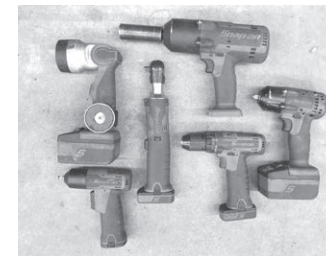

Snap-On IR temp gun

Snap-On easy out set

Snap-On tap & die set

Snap-On bushing drive set

Snap-On gear pullers

Snap-On terminal tool set

Snap-On fiberglass shop cart

Snap-On creepers

Snap-On drill bit indexes

Snap-On tool bag

Snap-On ball joint press

Snap-On impact driver

Snap-On compression gauge

Snap-On rethreading set

Snap-On snap-ring plier set

Snap-On inductive timing light

Snap-On volt tester

Other Snap-On tools

Snap-On jackets

Snap-On Dale Earnhardt

6-time Winston Cup Champion

steel sign, 50"x20"

Other Snap-On & Dale Earnhardt collectibles

Blue Point ratcheting wrench sets (SAE & metric)

Blue Point adjustable wrenches

Blue Point retaining ring plier set

Blue Point screw driver sets

Blue Point CA2 amp clamp

Blue Point travel tool kit

Blue Point universal brake caliper

Blue Point double flaring sets

Blue-Point vacuum lift kit

Blue Point AC leak detector kit

S-K impact socket set

S-K socket sets

S-K combination wrench set (metric)

Acetylene torch set complete on cart

28"x36" HD welding table on casters

Air Machine 5hp, 80gal vertical air compressor

RedMax EBZ800 gas backpack blower

Homelite 6000w, 13hp generator on cart

BE gas power washer w/Honda 5hp

Delta radial arm saw

Delta floor mod. drill press

Delta 10" table saw

Magnum XR5 airless paint sprayer

Ridgid power miter box

Milwaukee portable band saw

Milwaukee 28v cordless drill

Milwaukee 1/2" hammer drill

Milwaukee circular saw