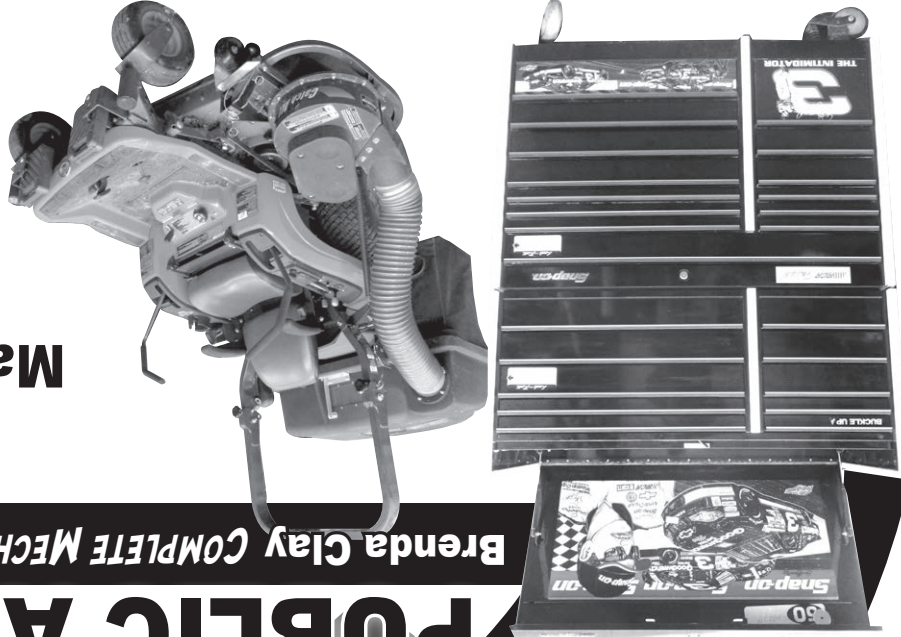

LIVE ON-SITE PUBLIC AUCTION

Brenda Clay COMPLETE MECHANIC WORKSHOP & MORE!

Thursday
May 14th, 2015
@ 2:00PM

12th Ave.
Marne, MI
(Ottawa Co.)

Visit WWW.ARTSMITHAUCTIONS.COM for 150+ pictures of this Auction.

MOWER & VEHICLES:
201 Kubota Mod. ZG227Z zero-turn mower, Pro-Commercial 54" deck, 27hp V-Twin 2-cylinder gas, front weights, roll bar w/Catch-All grass catcher (1-owner, 185hrs.) #50380
1994 Chevy Impala SS, LT1-V8 automatic, 4-door, leather, loaded, Boria stainless steel exhaust w/auto cover
2003 Chevy Trail Blazer EXT, 4X4, V-8 automatic, clean title repairable, with front end damage needs repair
1997 Chevy 1500 1/2 ton, 4X4, V-8 automatic, 3-door extended cab, short box
2000 Lincoln LS 4-door sedan

HOUSEHOLD, FURNITURE & MISC:
OAK dining room table with 2 leaves
& 6 chairs
Picnic table
Glider
Porch glider
Love seat
Chairs
1-man crosscut saw
Bucksaw
Scythe
Street signs
40 Years of Corvette framed picture
Racing flags & banners
CB radio
Desktop ham radio base microphone
Nintendo games
Sunbeam elect hot/cold
water dispenser
Minolta 35mm camera & lenses
Snowmobile suites
Brady label maker
Firewood totes
(2) Mountain bikes
Misc. lumber
Approx. 250, 2" fireworks
mortar tubes
20lb LP tank
Propane turkey cooker
Misc. books & CDs
TVs
Pella window (new)
6' French patio door
Microwave
DVD & VHS players
Area rugs
Office chairs
Pots & pans
Fireplace set
Upright vacuum
Christmas decor
Elect scooter

LIVE ON-SITE PUBLIC AUCTION

Thursday, May 14th 2015 @ 2:00PM

LOCATION: 14011 12th Ave. Marne, MI 49435
DIRECTIONS: From Grand Rapids take I-96 west to the Marne exit #23 (16th Ave.), south 1/2 mile to Hayes St., east 1/2 mile to 12th Ave. then south 1/2 mile to Auction. OR east of Allendale or west of Grand Rapids take M-45/Lake Michigan Dr. to 24th Ave., north 3 miles to Johnson St. (follow the curve) east 1 mile to 16th Ave. (follow the curve) north 1 mile to Hayes St., east 1/2 mile to 12th Ave. then south. (Ottawa Co.)

AUCTIONEER'S NOTE: Dale had a lifelong love of all things automotive and spent countless hours in his home repair shop helping others with their auto repairs. He was employed by Advance Tooling Systems as a supervisor of maintenance for many years. Dale appreciated high quality tools and this is evident in this Auction offering. He always took extra good care of and took pride in his shop tools. The Snap-On tools boxes are in extra nice condition and are the type that any mechanic would be proud to own. The Kubota Zero Turn mower has only 180 one owner hours and always maintained and kept in the garage. Make plans to be just east of Marne on 12 Ave. on the afternoon of Thursday, May 14 @ 2:00PM for the start of this most interesting Live Auction Event!

Inspection begins @ 11:00AM Auction day.
Mower & vehicles sell approx. 4:00PM.

Lunch wagon, port-a-jon & wash station on-site for your convenience.

TERMS: Cash or good check day of Auction.
Master Card or VISA with 3% service fee. We subscribe to PAY-TEC (A NATIONAL CHECK COLLECTION COMPANY.)