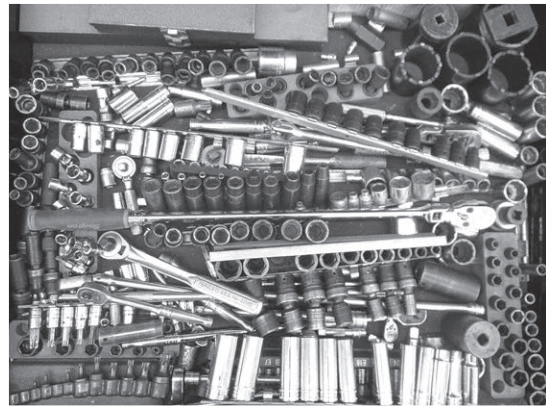

Due to the death of my husband Dale Clay, I have commissioned Art Smith Auctioneers to conduct a Live Public Auction here at our home. I would appreciate you attending my Auction and thank you in advance for your time and consideration.

Very best regards,
Brenda Clay
Brenda Clay

Visit WWW.ARTSMITHAUCTIONS.COM for 150+ pictures of this Auction.