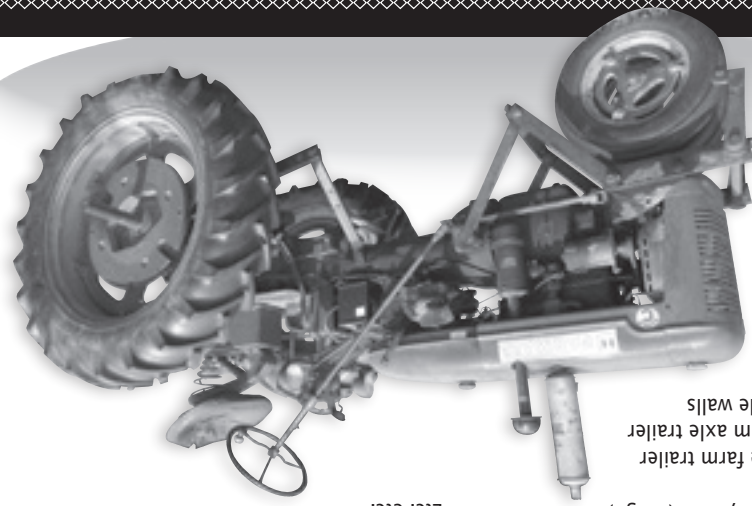

Visit www.artsmithauctions.com for 160+ pictures of this Auction.

PUBLIC AUCTION

Thursday, September 11th, 2014 @ 2:00PM

LIVE ON-SITE!!

LOCATION:

On the farm at 15590 Peach Ridge Ave., Kent City, MI 49330

DIRECTIONS:

From Grand Rapids take M-37 north 17 miles to Peach Ridge Ave. north 2 1/2 miles. OR from Muskegon take M-46 east 24 miles to Peach Ridge Ave. (at Kent City) north 2 miles. OR from Newaygo take M-37 south 10 miles to Bailey Rd, (21 Mile Road) east 3 miles to Peach Ridge Ave. south 2 miles. (Kent Co.)

AUCTIONEERS NOTE:

Lloyd "Bud" Afton lived on this hobby farm for over 53 years. He enjoyed farming, hunting, fishing and the country life. He worked and retired from Sparta Foundry after 40 years of service. Due to age and health, he has moved into an apartment, therefore all of the tractors, truck, guns etc. will be sold at Live Public Auction. He purchased the Chevy truck new and always kept it in the garage with only 35,000 miles on it!! The Farmall A might need a little work, but the 404 and Super C are running and ready for you to take home. Many interesting items from a lifetime of "Country Living".

Make plans to be just north of Kent City on Thursday afternoon, Sept. 11 @ 2:00 PM for the start of this interesting live auction event.

Having sold the farm and moved into a senior apartment, I have commissioned Art Smith Auctioneers to conduct a Live Public Auction to sell the listed items.

I invite you to come to my Thursday afternoon Auction and thank you in advance for your time.

Regards,
Bud Afton

Visit www.artsmithauctions.com for 160+ pictures of this Auction.

Art Smith
(616) 696-2598
E-mail: artsmith@triton.net

Noah Smith
(616) 633-4254
E-mail: noahsmith@hughes.net

Professionals in the Live Auction Method of Marketing