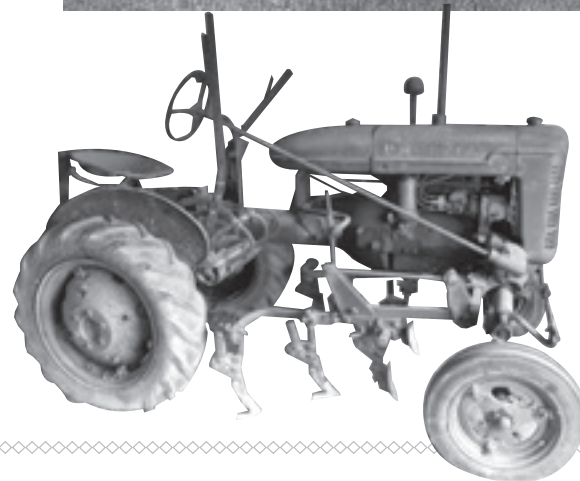

GUNS, SPORTING COLLECTIBLES ETC.:

Marlin Mod. 1936, 30-30 lever action #2994 (1st year for the Mod. 36)
Stevens Mod. 87-B, .22 auto-load, tube feed #NA
JC Higgins Mod. 60, 12ga, auto-load, with "Choke-Master" #58363
Iver Johnson Mod. Champion, 20ga. single w/hammer #UTUT
Riverside Arms 12ga. double barrel, hammerless, double trigger #NA
Springfield Mod. 15, .22 single (no bolt)
(2) 1973 Mich. Successful Deer Hunting Patches
(2) 1976 Mich. Successful Deer Hunting Patches
(2) 1984 Mich. Successful Deer Hunting Patches

Coleman 1 burner gas stove
Mich. hunting & fishing guides
Woolrich Red Plaid hunting suit
Other hunting & Carhart clothes
(2) Tanned doe skins
Winchester Gun Oil can
Ammo

Gun cleaning kits
Meat saw
4-gun wall rack
Deer antlers
Few leg hold traps
Folding ice shanty
Boat ores
Boat trailer

MOTORCYCLE:

Honda 125 Ser. # SL125S 1127 148
(needs work)

AUTO:

1970's Chevy Citation 2 door
(needs work)